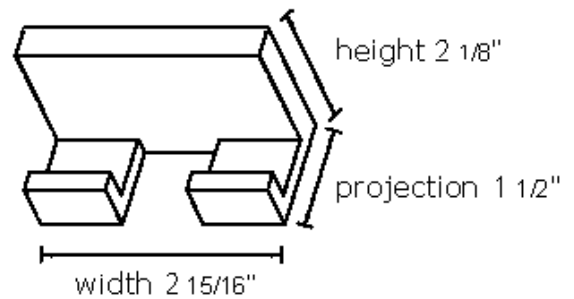

SPECIFICATIONS

LINEAR

Double Robe Hook

A6484-SB
DOUBLE ROBE HOOK

FEATURES

Contemporary styling
Multiple finishes

WARRANTY

Limited lifetime