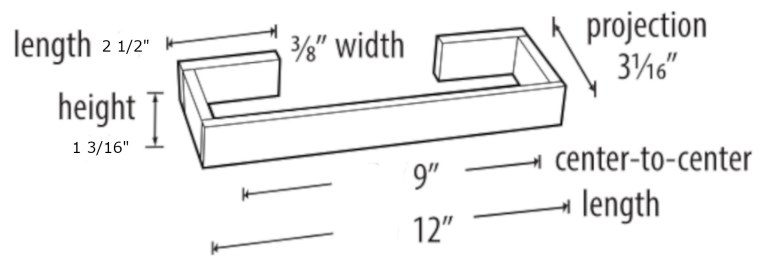

Item#

A6420-12

NOTE: Dimensions and specifications are subject to change without notice.