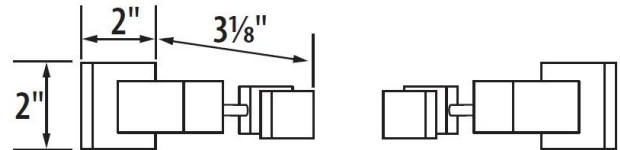

MATERIAL

Brass

Item#

A8491

Compatible with Mirror thickness

1/8"-1/4"

NOTE: Dimensions and specifications are subject to change without notice.

T 818.882.6028 F 818.700.1540 www.alnoinc.com