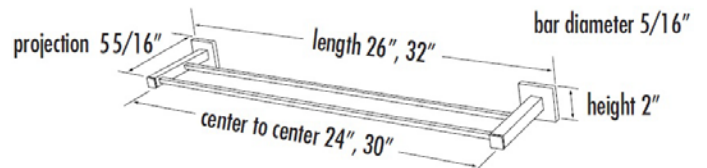

**SPECIFICATIONS**

**CONTEMPORARY II  
DOUBLE TOWEL BAR**

**FEATURES**

Modern styling  
Multiple finishes  
Concealed installation

**WARRANTY**

Limited lifetime

**FINISHES**

Polished Brass/Non-lacquered (PB/NL)  
Polished Chrome (PC)  
Bronze (BRZ)  
Matte Black (MB)  
Polished Nickel (PN)  
Satin Brass (SB)  
Satin Nickel (SN)

**MATERIAL**

Brass

**Item#**

**A8425-24**

**A8425-30**

NOTE: Dimensions and specifications are subject to change without notice.