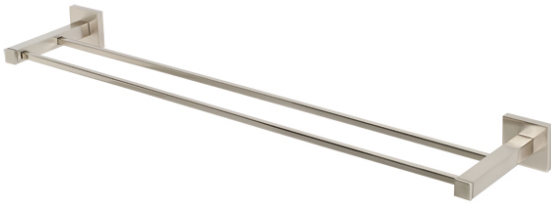

**SPECIFICATIONS**

**CONTEMPORARY II  
DOUBLE TOWEL BAR**

**FEATURES**

Modern styling  
Multiple finishes  
Concealed installation

**WARRANTY**

Limited lifetime

**FINISHES**

Polished Brass/Non-lacquered (PB/NL)  
Polished Chrome (PC)  
Bronze (BRZ)  
Matte Black (MB)  
Polished Nickel (PN)  
Satin Brass (SB)  
Satin Nickel (SN)

**MATERIAL**

Brass

**Item#**

**A8425-24**

**A8425-30**

NOTE: Dimensions and specifications are subject to change without notice.