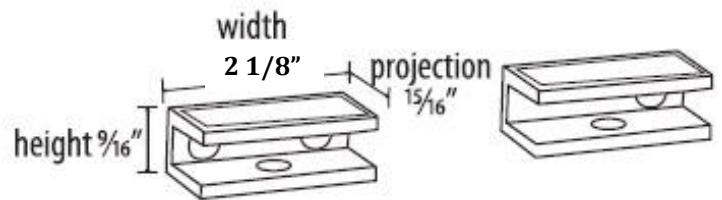

SPECIFICATIONS

ARCH
SHELF BRACKETS

FEATURES

Modern styling
Multiple finishes
Concealed installation

WARRANTY

Limited lifetime

FINISHES

Polished Brass/Non-lacquered (PB/NL)
Polished Chrome (PC)
Polished Nickel (PN)
Satin Nickel (SN)