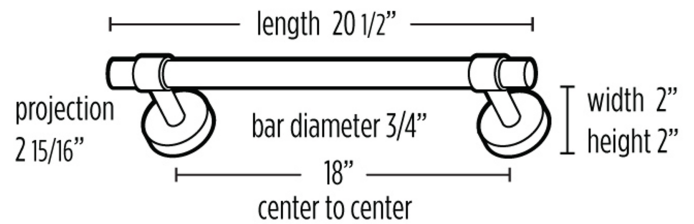

Polished Brass (PB)
Polished Brass/Non-lacquered (PB/NL)
Polished Chrome (PC)
Polished Nickel (PN)
Matte Black (MB)
Satin Brass (SB)
Satin Nickel (SN)

MATERIAL

Brass

PRODUCT SHEET

Item#

A7220-18

NOTE: Dimensions and specifications are subject to change without notice.