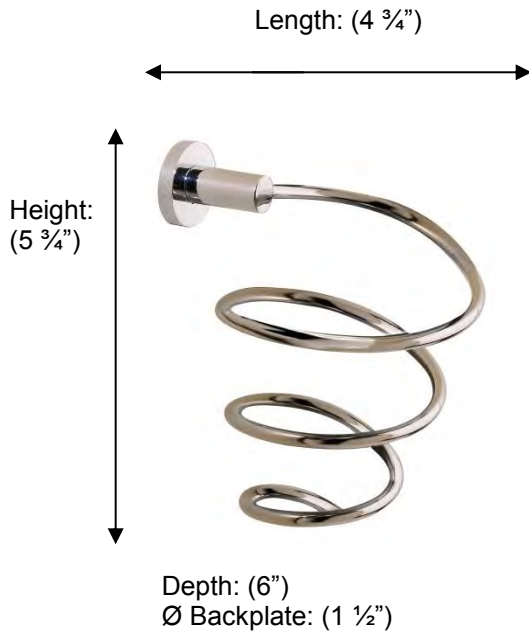

PORTO

67593 HAIRDRYER HOLDER

**Description:**

Hairdryer holder

Finishes:

CR – Chrome

NI – Polished Nickel

ES – Satin Nickel

Material:

Brass

Method of Fixing:

Direct to wall

Country of Origin:

Portugal

All Dimensions are approximate