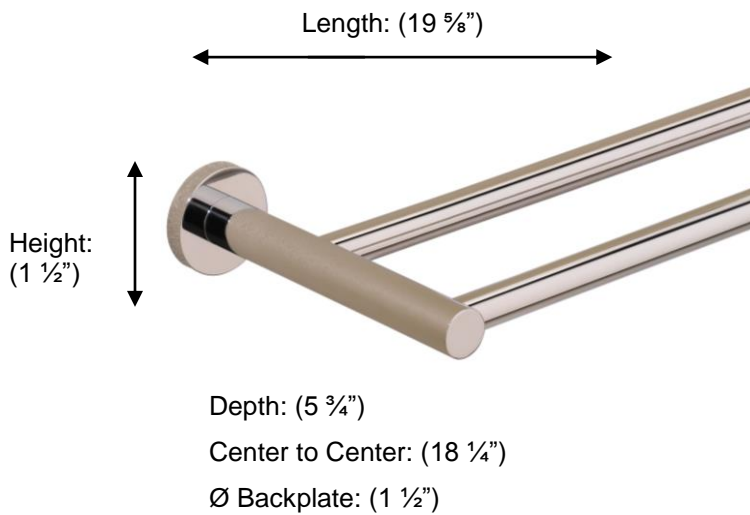

PORTO

67575 DOUBLE TOWEL RAIL

**Description:**

Double Towel Rail, 20"

Finishes:

CR - Chrome

NI - Polished Nickel

ES - Satin Nickel

Material:

Brass

Method of Fixing:

Direct to wall

Country of Origin:	Portugal
---------------------------	----------

All Dimensions are approximate