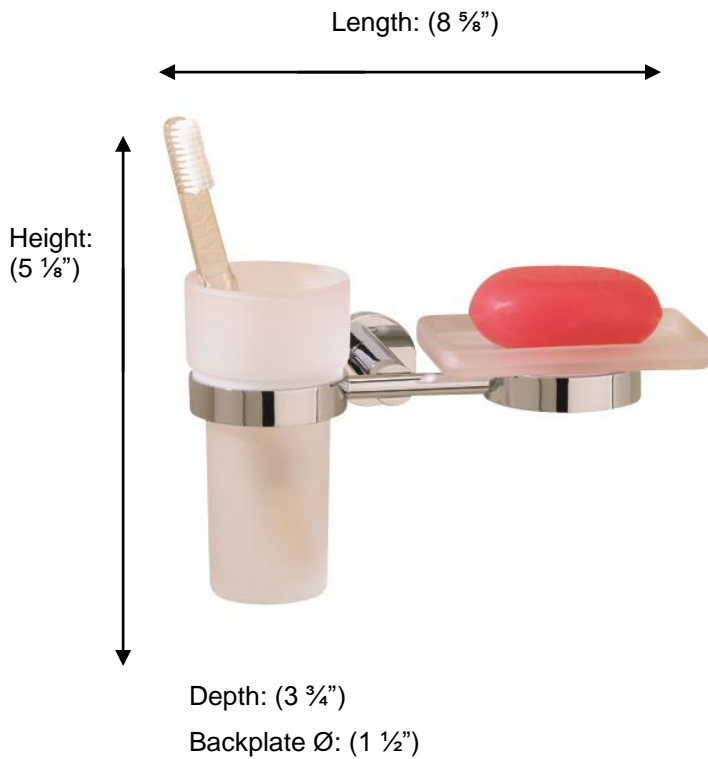

PORTO

675253 TUMBLER AND SOAP DISH HOLDER

**Description:**

Tumbler and Soap Dish Holder

Finishes:

CR - Chrome

NI - Polished Nickel

ES - Satin Nickel

Material:

Brass, frosted glass

Method of Fixing:

Direct to wall

Country of Origin:	Portugal
---------------------------	----------

All Dimensions are approximate