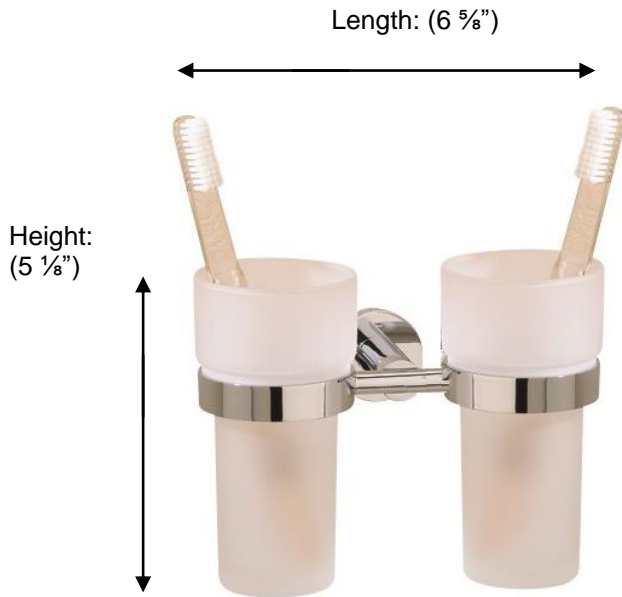

PORTO

675252 DOUBLE TUMBLER HOLDER

Depth: (3 $\frac{3}{4}$ "")

Backplate Ø: (1 $\frac{1}{2}$ "")

Description:

Double tumbler holder

Finishes:

CR – Chrome

NI – Polished Nickel

ES – Satin Nickel

Material:

Brass, frosted glass

Method of Fixing:

Direct to wall

Country of Origin:

Portugal

All Dimensions are approximate