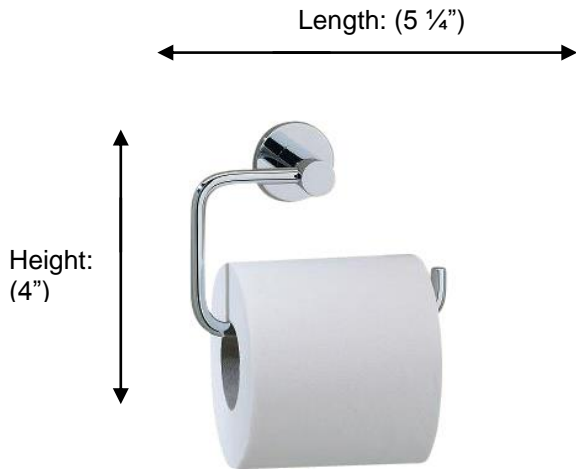

PORTO

67524 TOILET ROLL HOLDER WITHOUT LID

Depth: (2 1/4")

Ø Backplate: (1 1/2")

Description:

Toilet Roll Holder w/o Lid

Finishes:

CR - Chrome

NI - Polished Nickel

ES - Satin Nickel

Material:

Brass

Method of Fixing:

Direct to wall

Country of Origin:

Portugal

All Dimensions are approximate