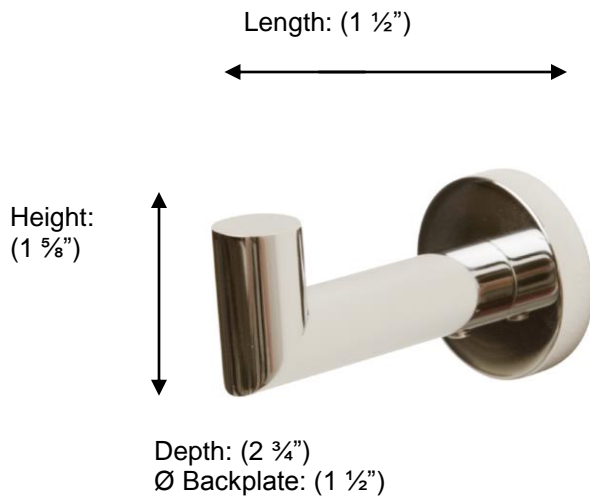

PORTO

67510 ROBE HOOK

**Description:**

Robe hook

Finishes:

CR – Chrome

NI – Polished Nickel

ES – Satin Nickel

Material:

Brass

Method of Fixing:

Direct to wall

Country of Origin:

Portugal