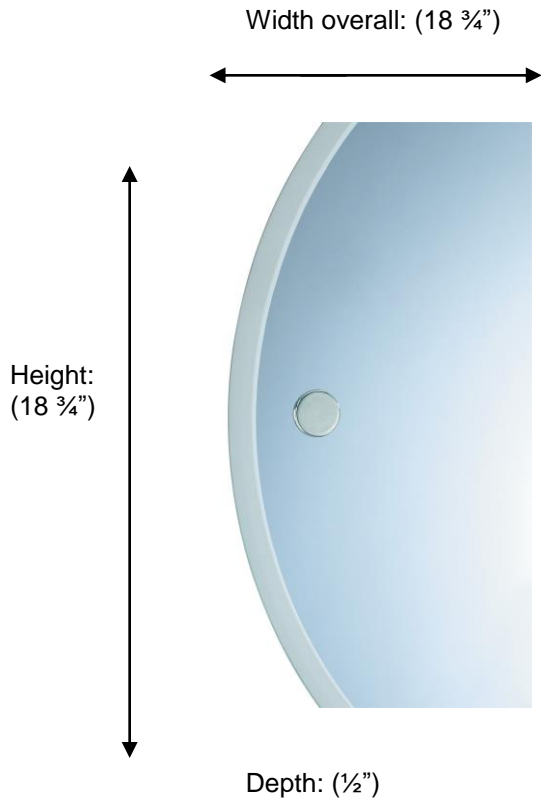

PORTO

675011 Round Mirror with Fixing Caps

**Description:**

Round mirror with fixing caps

Finishes:

CR – Chrome

NI – Polished Nickel

ES – Satin Nickel

Material:

Brass, glass

Method of Fixing:

Direct to wall

Country of Origin:	Portugal
---------------------------	----------