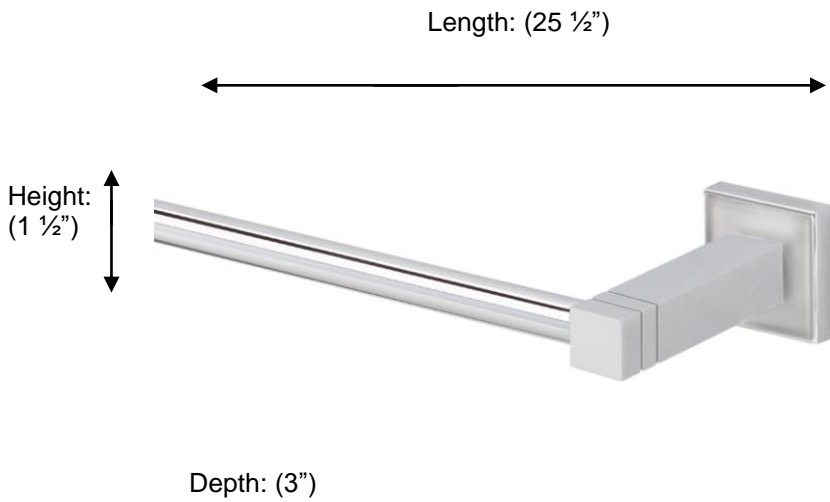

CUBIS PLUS

67446 Towel Rail

Description:
Towel rail, 24"

Finishes:
CR – Chrome
ES – Satin Nickel

Material:
Brass

Backplate Dimension: (1 1/2")

Method of Fixing:
Direct to wall

Country of Origin:

Portugal

All Dimensions are approximate