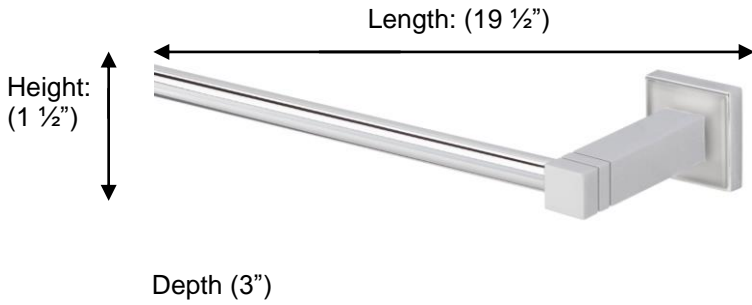

## 67445 Towel Rail

**Description:**  
Towel rail, 20"

**Finishes:**  
CR – Chrome  
ES – Satin Nickel

**Material:**  
Brass

**Backplate Dimension:** (1 1/2")

**Method of Fixing:**  
Direct to wall

**Country of Origin:**

Portugal

All Dimensions are approximate