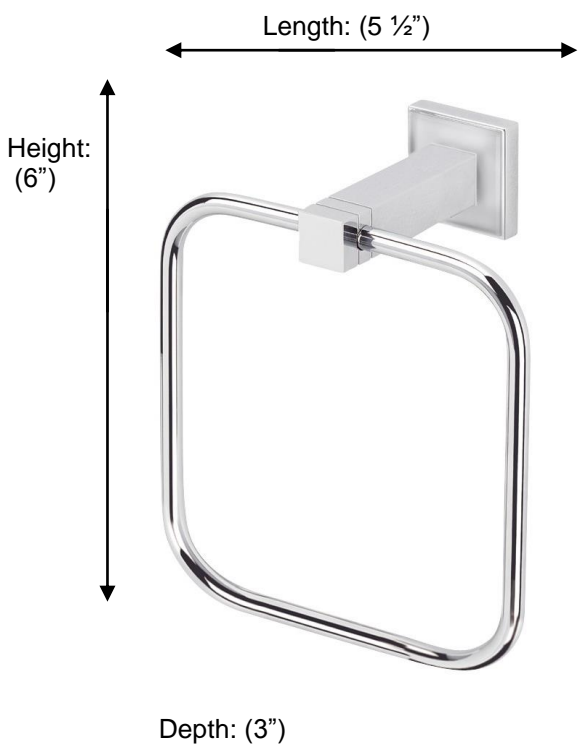

CUBIS PLUS

67440 Towel Ring

Description:
Towel ring, 6"

Finishes:
CR – Chrome
ES – Satin Nickel

Material:
Brass

Backplate Dimension: (1 1/2")

Method of Fixing:
Direct to wall

Country of Origin:	Portugal
---------------------------	----------

All Dimensions are approximate