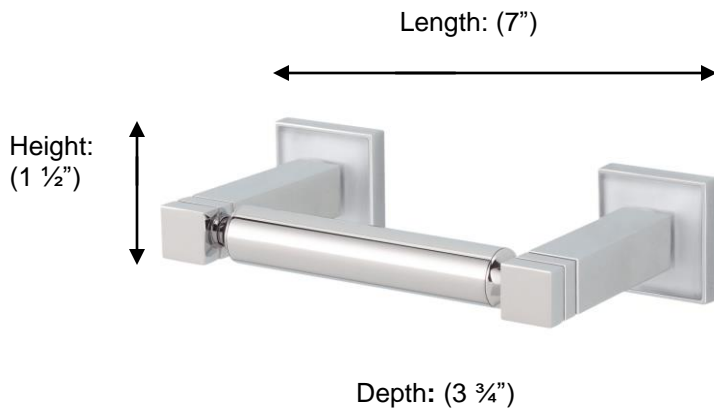

CUBIS PLUS

67423 Double Post Roll Holder

**Description:**

Double post roll holder

Finishes:

CR – Chrome

ES – Satin Nickel

Material:

Brass

Backplate Dimension: (1 1/2'')

Method of Fixing:

Direct to wall

Country of Origin:	Portugal
---------------------------	----------

All Dimensions are approximate