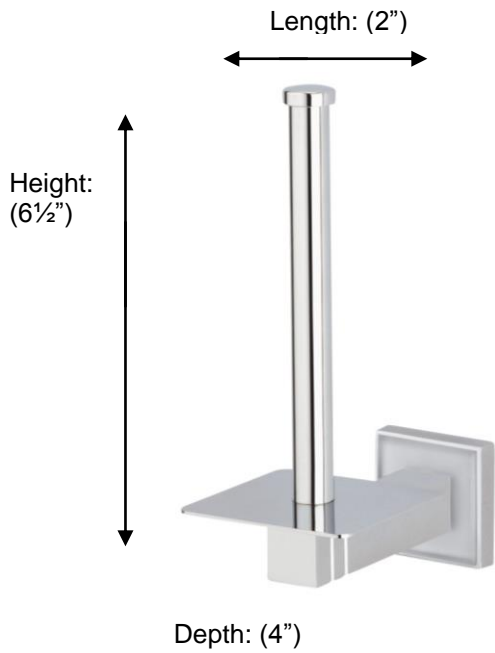

CUBIS PLUS

67422 Spare Roll Holder

Description:
Spare roll holder

Finishes:
CR – Chrome
ES – Satin Nickel

Material:
Brass

Backplate Dimension: (1½")

Method of Fixing:
Direct to wall

Country of Origin:

Portugal

All Dimensions are approximate