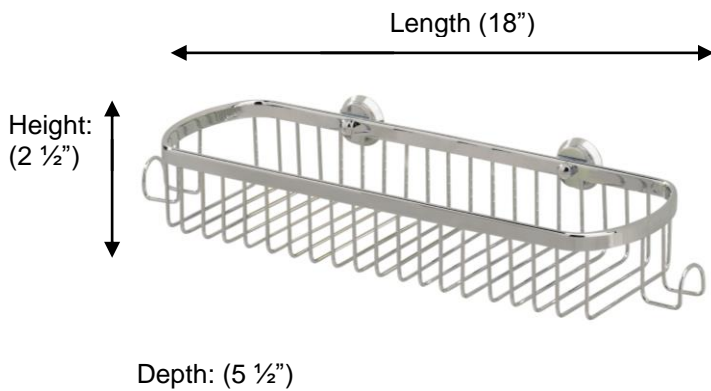

NOVA

67182 Sponge Basket

Description:
Sponge basket

Finishes:
CR – Chrome
NI – Polished Nickel
ES – Satin Nickel

Material:
Brass

Backplate Diameter: (1 1/2")

Method of Fixing:
Direct to wall

Country of Origin: