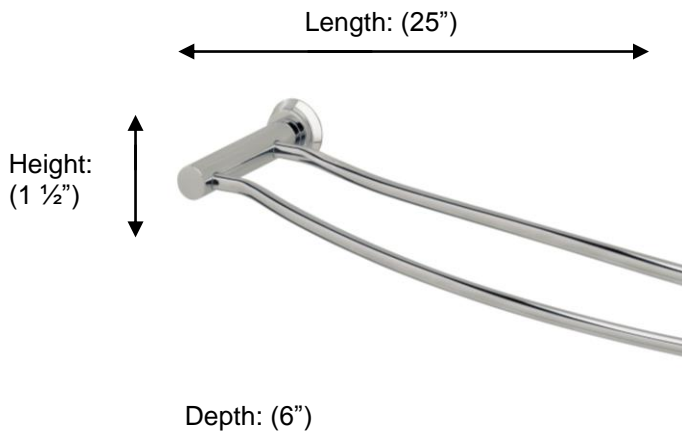

NOVA

67176 Double Towel Rail

**Description:**

Double Towel Rail

Finishes:

CR – Chrome

NI – Polished Nickel

ES – Satin Nickel

Material:

Brass

Backplate Diameter: (1 1/2")

Method of Fixing:

Direct to wall

Country of Origin:

Portugal

All Dimensions are approximate