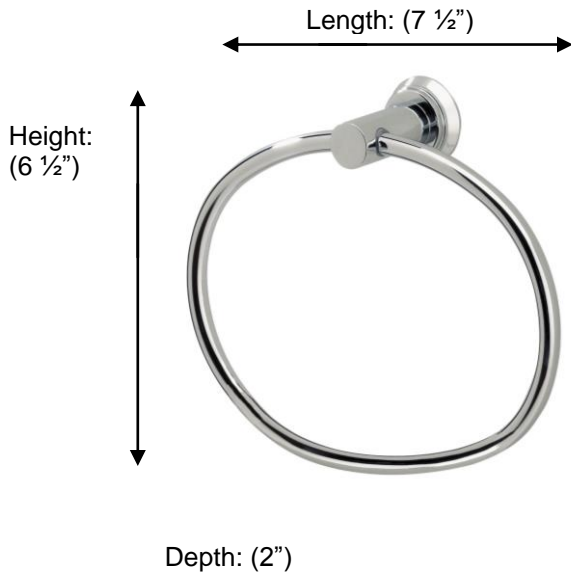

## 67140 Towel Ring

**Description:**  
Towel ring, 8"

**Finishes:**  
CR – Chrome  
NI – Polished Nickel  
ES – Satin Nickel

**Material:**  
Brass

**Backplate Diameter:** (1 1/2")

**Method of Fixing:**  
Direct to wall