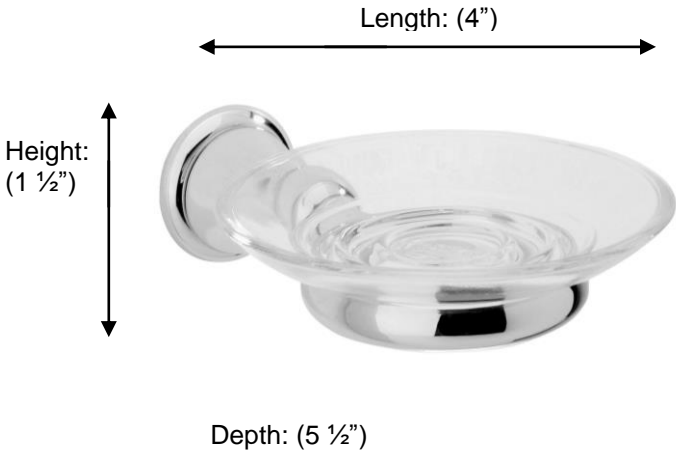

SINTRA

66885 Soap dish

Description:

Soap dish

Finishes:

- CR – Chrome
- NI – Polished Nickel
- ES – Satin Nickel

Material:

- Bras
- Clear glass

Backplate Diameter: (1 1/2")

Method of Fixing:

Direct to wall

Country of Origin:	Portugal
