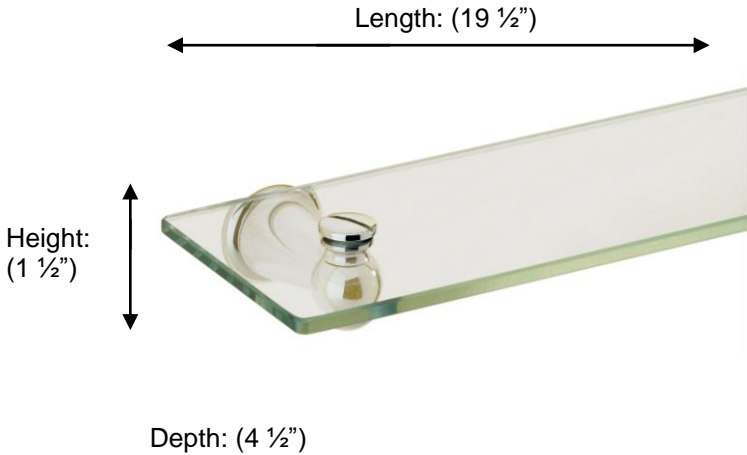

SINTRA

66862 Glass Shelf

Description:

Glass shelf, 20"

Finishes:

CR – Chrome

NI – Polished Nickel

ES – Satin Nickel

Material:

Brass with clear tempered 1/4" glass

Backplate Diameter: (1 1/2")

Method of Fixing:

Direct to wall

Country of Origin:

Portugal

All Dimensions are approximate