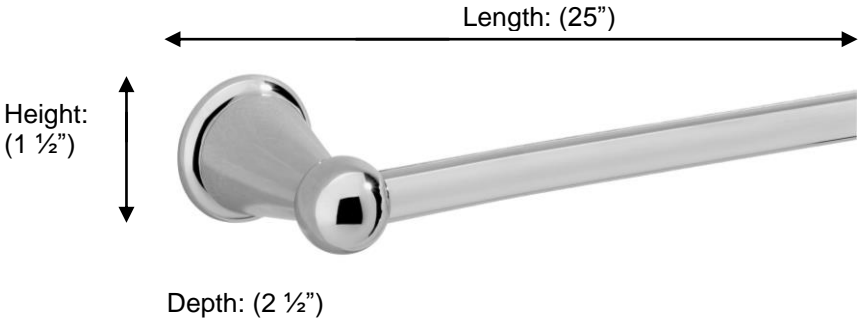

SINTRA

66846 Towel Rail

Description:

Towel rail, 25"

Finishes:

- CR – Chrome
- NI – Polished Nickel
- ES – Satin Nickel

Material:

Brass

Backplate Diameter: (1 1/2")

Method of Fixing:

Direct to wall

Country of Origin:	Portugal
	