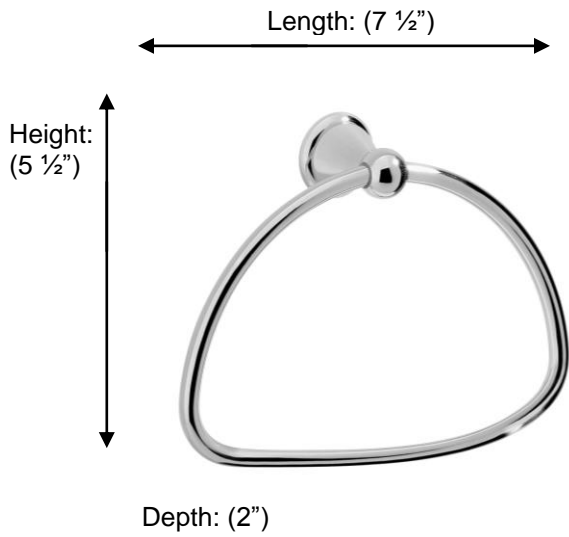

SINTRA

66840 Towel Ring

**Description:**

Towel ring

Finishes:

CR – Chrome

NI – Polished Nickel

ES – Satin Nickel

Material:

Brass

Backplate Diameter: (1 1/2")

Method of Fixing:

Direct to wall

Country of Origin:

Portugal