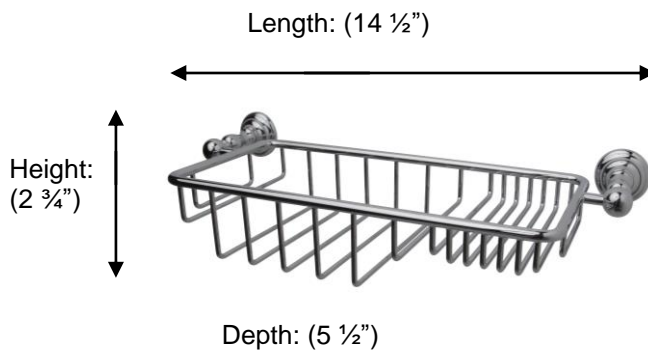

KINGSTON

66382 Soap & Sponge Basket

**Description:**

Soap & Sponge Basket

Finishes:

CR – Chrome
PV – Polished Brass
NI – Polished Nickel
ES – Satin Nickel
UB – Unlacquered Brass

Material:

Brass

Backplate Diameter: (1 3/4")

Method of Fixing:

Direct to wall

Country of Origin:

Portugal

All Dimensions are approximate