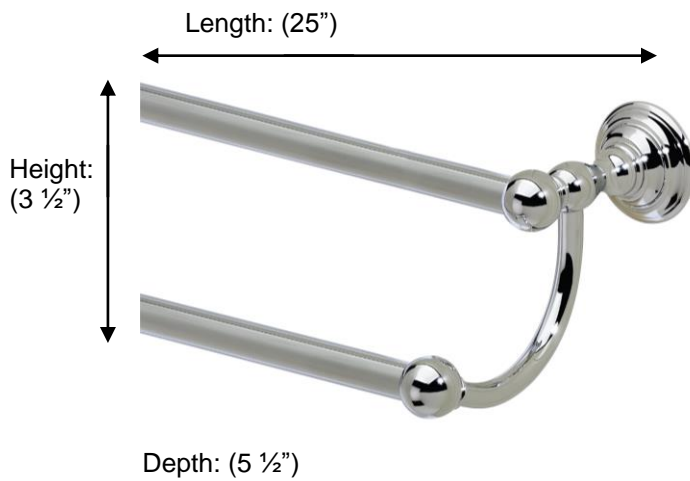

KINGSTON

66376 Double Towel Rail

**Description:**

Double towel rail, 25"

Finishes:

CR – Chrome
PV – Polished Brass
NI – Polished Nickel
ES – Satin Nickel
UB – Unlacquered Brass

Material:

Brass

Backplate Diameter: (1 3/4")

Method of Fixing:

Direct to wall

Country of Origin:

Portugal

All Dimensions are approximate