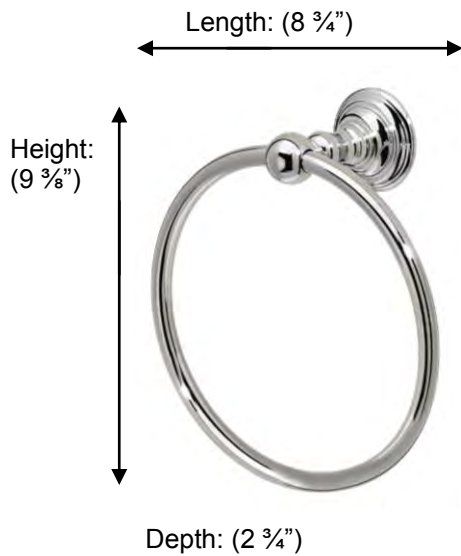

KINGSTON

66342 Towel Ring

**Description:**

Towel ring, 8"

Finishes:

CR – Chrome

PV – Polished Brass

NI – Polished Nickel

ES – Satin Nickel

UB – Unlacquered Brass

Material:

Brass

Backplate Diameter: (1 3/4")

Method of Fixing:

Direct to wall

Country of Origin:	Portugal
---------------------------	----------

All Dimensions are approximate