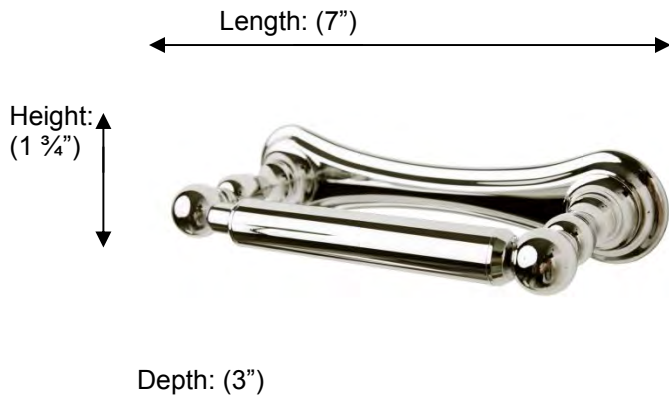

KINGSTON

66323 Double Post Roll holder

**Description:**

Double post roll holder

Finishes:

CR – Chrome

PV – Polished Brass

NI – Polished Nickel

ES – Satin Nickel

UB – Unlacquered Brass

Material:

Brass

Method of Fixing:

Direct to wall

Country of Origin:

Portugal

All Dimensions are approximate