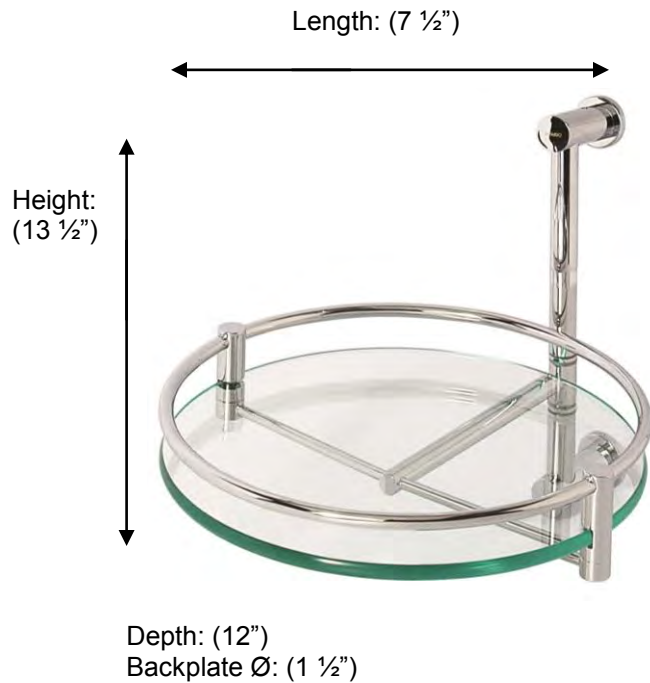

ESSENTIALS

57300 One Tier Wall Mounted Swivel Shelf Unit

**Description:**

One tier wall mounted swivel shelf unit

Finishes:

CR – Chrome
NI – Polished Nickel
ES – Satin Nickel

Material:

Brass
Tempered glass

Method of Fixing:

Direct to wall

| | |
|---------------------------|----------|
| Country of Origin: | Portugal |
|---------------------------|----------|

All Dimensions are approximate