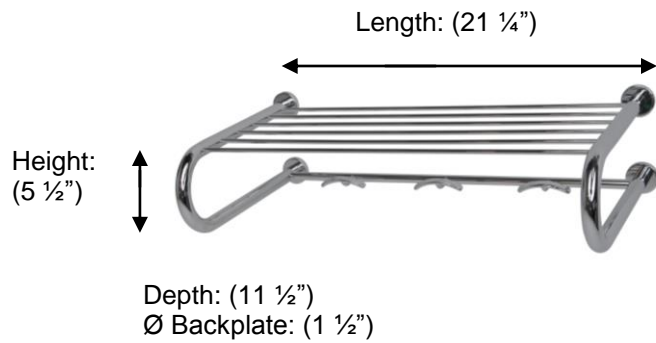

ESSENTIALS

57204 Towel Rack with Three Hooks

**Description:**

Towel rack with three hooks

Finishes:

CR – Chrome

NI – Polished Nickel

ES – Satin Nickel

Material:

Brass

Method of Fixing:

Direct to wall

Country of Origin:	Portugal
---------------------------	----------