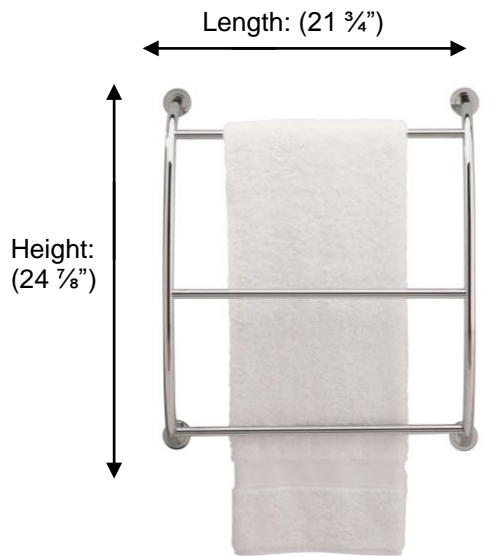

## 57200 Wall Mounted Towel Rack

Depth: (6 7/8")  
Ø Backplate: (1 1/2")

**Description:**

Wall mounted towel rack

**Finishes:**

CR – Chrome

NI – Polished Nickel

ES – Satin Nickel

**Material:**

Brass

**Method of Fixing:**

Direct to wall

<b>Country of Origin:</b>	Portugal
---------------------------	----------

All Dimensions are approximate