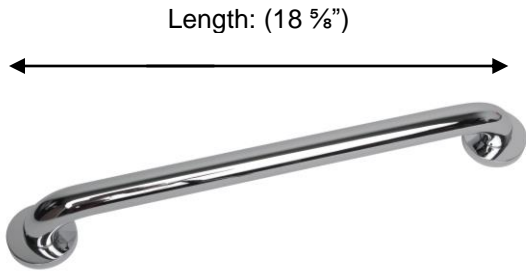

ESSENTIALS

54203 Grab Bar

Depth: (2 3/4")
Center to Center: (18")
Ø Backplate: (2 1/2")
Ø Bar: (1 1/4") ADA APPROVED
Gap: (1 1/2")

Description:
Grab Bar, 18"

Finishes:
CR – Chrome
NI – Polished Nickel
ES – Satin Nickel

Material:
Brass

Method of Fixing:
Direct to wall

Country of Origin:	Portugal
---------------------------	----------

All Dimensions are approximate