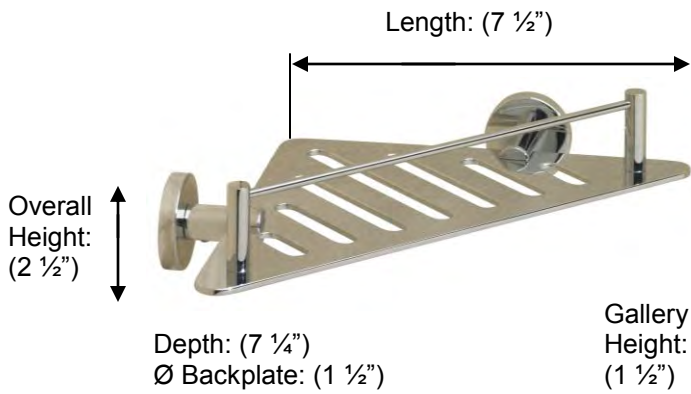

ESSENTIALS

53610 TRIANGULAR SHOWER SHELF

Description:
Triangular Shower Shelf

Finishes:
CR – Chrome
NI – Polished Nickel
ES – Satin Nickel

Material:
Brass

Method of Fixing:
Direct to wall

Country of Origin:

Portugal

All Dimensions are approximate