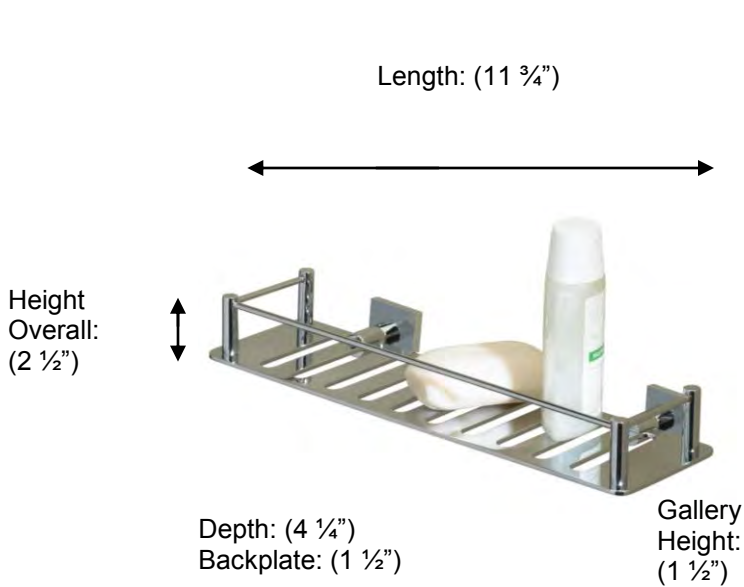

ESSENTIALS

53605 RECTANGULAR SHOWER SHELF

**Description:**

Rectangular Shower Shelf with Square Backplates

Finishes:

CR – Chrome
NI – Polished Nickel
ES – Satin Nickel

Material:

Brass

Method of Fixing:

Direct to wall

Country of Origin:

Portugal

All Dimensions are approximate