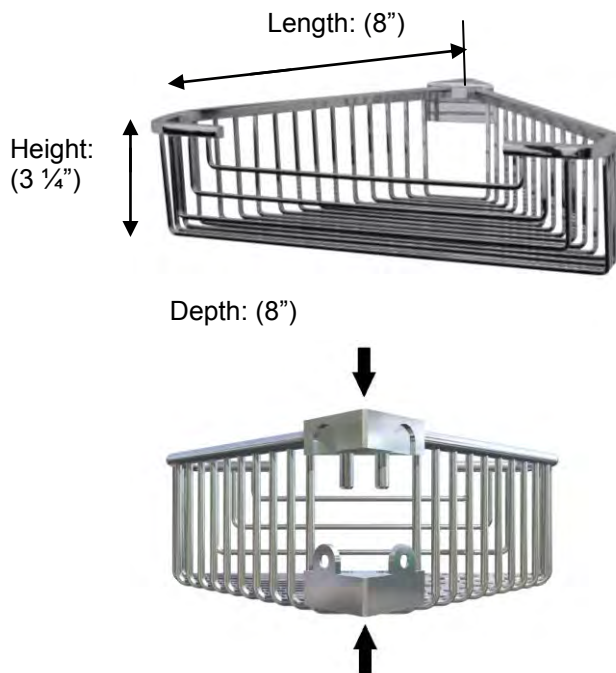

ESSENTIALS

53562 CORNER BASKET

**Description:**

Detachable corner basket, square profile, large

Finishes:

CR – Chrome
NI – Polished Nickel
ES – Satin Nickel

Material:

Brass

Method of Fixing:

Direct to wall

Country of Origin:

Portugal

All Dimensions are approximate