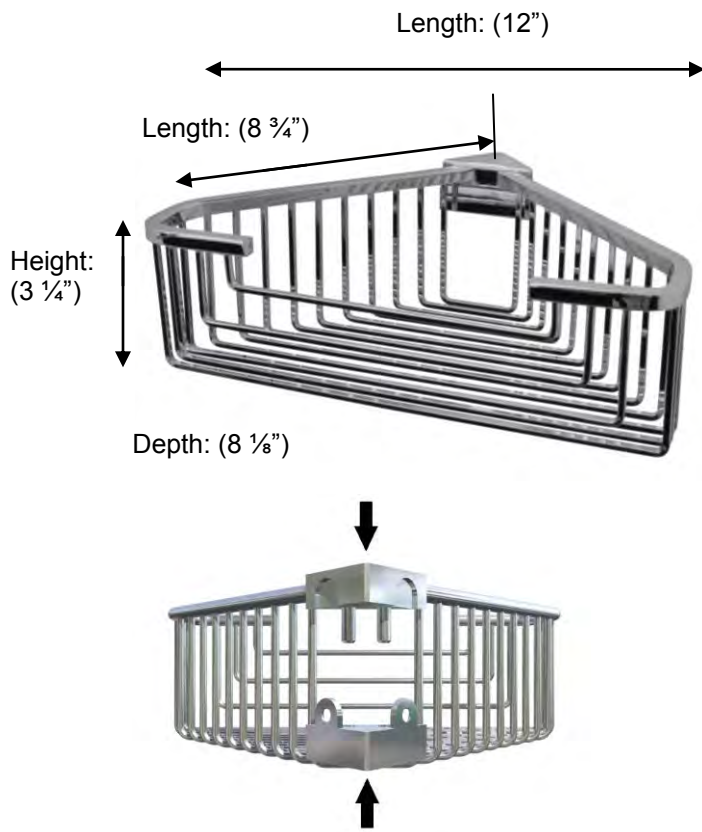

ESSENTIALS

53546 CORNER BASKET

**Description:**

Detachable corner basket, square profile, large, deep

Finishes:

CR – Chrome
NI – Polished Nickel
ES – Satin Nickel

Material:

Brass

Method of Fixing:

Direct to wall

Country of Origin:

Portugal

All Dimensions are approximate