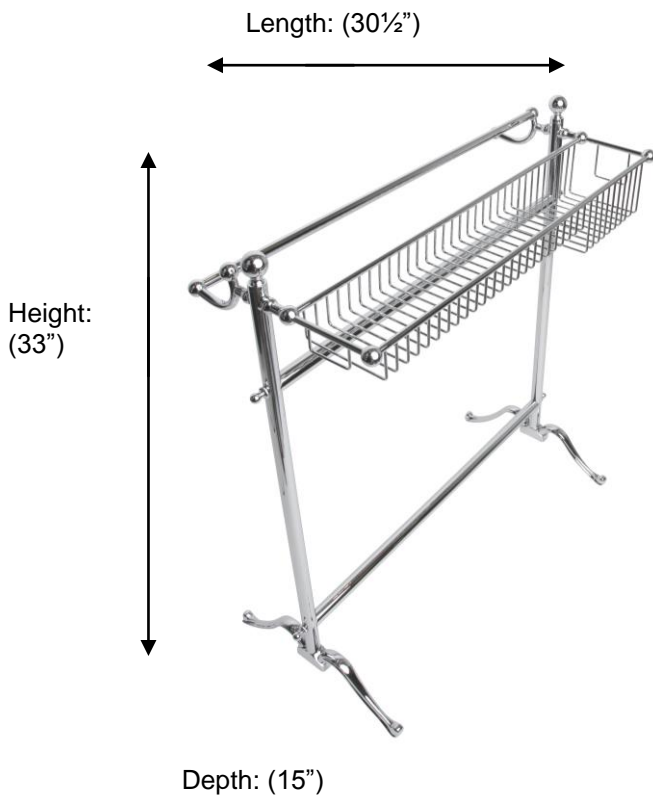

ESSENTIALS

53516 Floor Free Standing Towel Holder with Basket

**Description:**

Floor free standing towel holder with basket, traditional

Finishes:

CR – Chrome

NI – Polished Nickel

ES – Satin Nickel

Material:

Brass

Country of Origin:

Portugal

All Dimensions are approximate