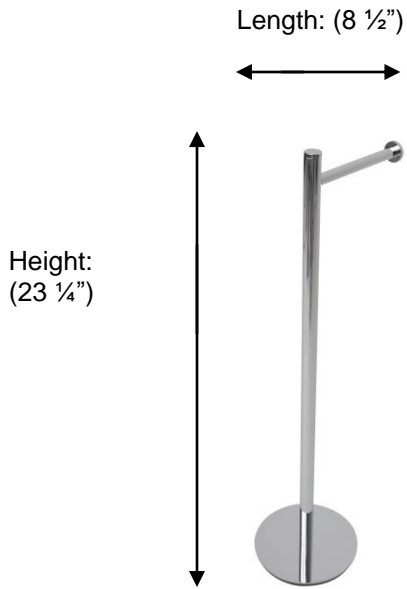

## 53506 FREESTANDING TP HOLDER

**Description:**  
Freestanding TP holder

**Finishes:**  
CR – Chrome  
NI – Polished Nickel  
ES – Satin Nickel

**Material:**  
Brass

<b>Country of Origin:</b>	Portugal
	

All Dimensions are approximate