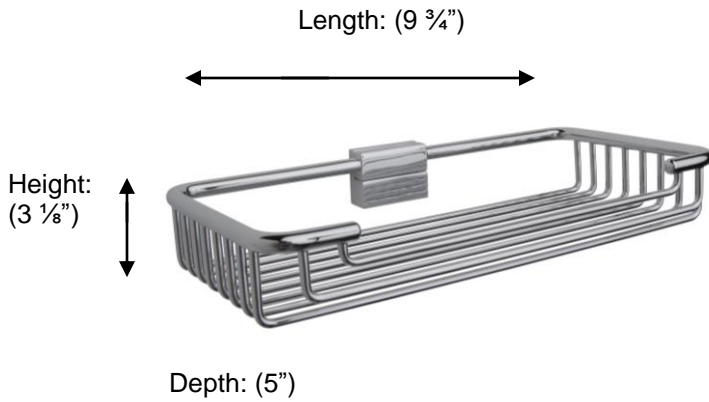

ESSENTIALS

53444 SOAP & SPONGE BASKET

Description:

Detachable soap & sponge basket, round profile, large.

Finishes:

CR – Chrome
NI – Polished Nickel
ES – Satin Nickel

Material:

Brass

Method of Fixing:

Direct to wall

Country of Origin:	Portugal
---------------------------	----------