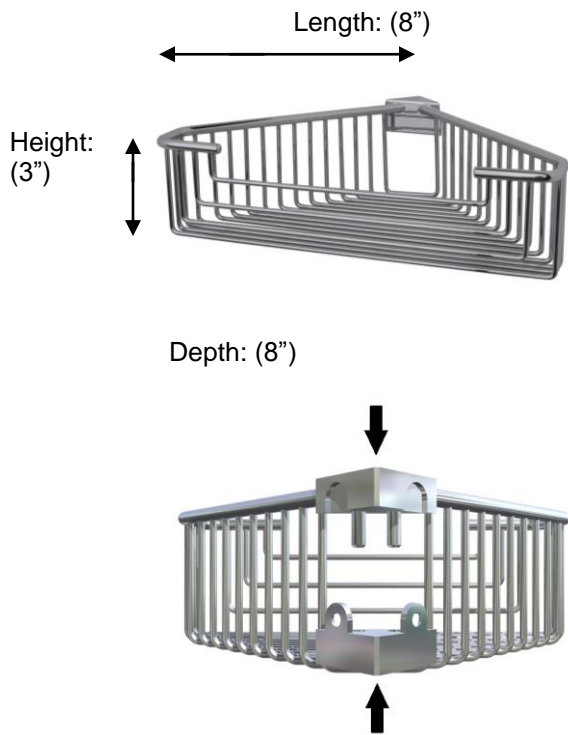

ESSENTIALS

53442 CORNER BASKET

**Description:**

Detachable corner basket, round profile, large

Finishes:

CR – Chrome
NI – Polished Nickel
ES – Satin Nickel

Material:

Brass

Method of Fixing:

Direct to wall

Country of Origin:

Portugal