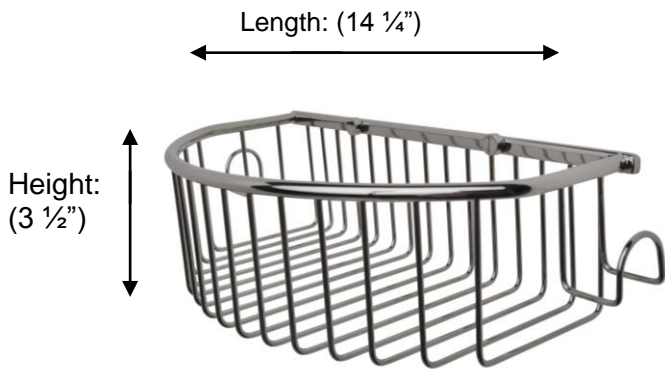

## 53435 Curved Basket with Hooks

Concealed screw caps included

**Description:**

Curved Basket with Hooks

**Finishes:**

CR – Chrome

NI – Polished Nickel

ES – Satin Nickel

**Material:**

Brass

**Method of Fixing:**

Direct to wall

**Country of Origin:**

Portugal

All Dimensions are approximate