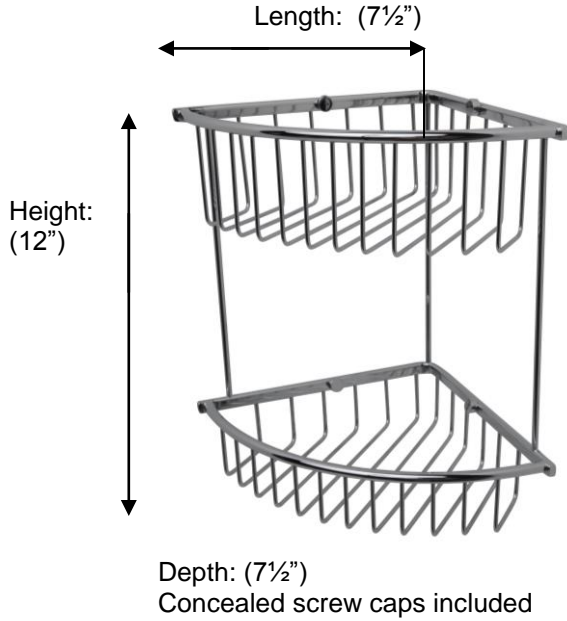

## 53424 Corner Double Wire Soap Basket Large

**Description:**

Corner double wire soap basket  
Large

**Finishes:**

CR - Chrome  
NI - Polished Nickel  
ES - Satin Nickel

**Material:**

Brass

**Method of Fixing:**

Direct to wall

<b>Country of Origin:</b>	Portugal
---------------------------	----------

All Dimensions are approximate