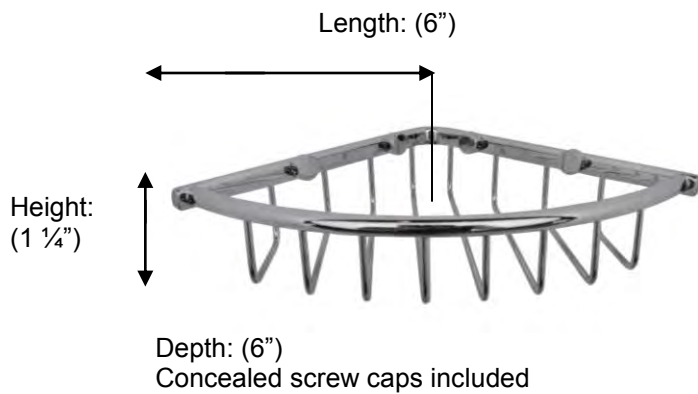

## 53420 Corner Wire Soap Basket Small

**Description:**

Corner wire soap basket, Small

**Finishes:**

CR - Chrome

NI - Polished Nickel

ES - Satin Nickel

**Material:**

Brass

**Method of Fixing:**

Direct to wall

**Country of Origin:**

Portugal

All Dimensions are approximate