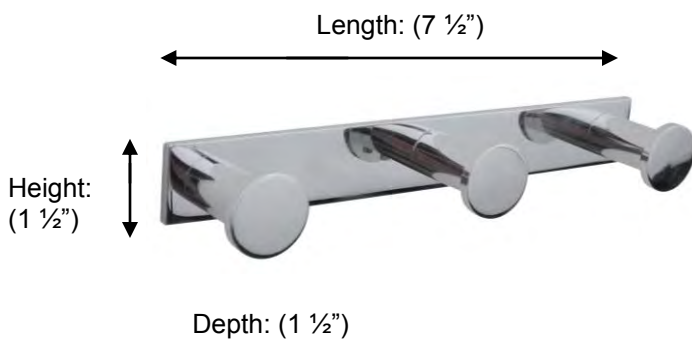

## 53203 Triple Robe Hook

**Description:**  
Triple Robe Hook

**Finishes:**  
CR – Chrome  
NI – Polished Nickel  
ES – Satin Nickel

**Material:**  
Brass

**Method of Fixing:**  
Direct to wall

<b>Country of Origin:</b>	Portugal
---------------------------	----------

All Dimensions are approximate