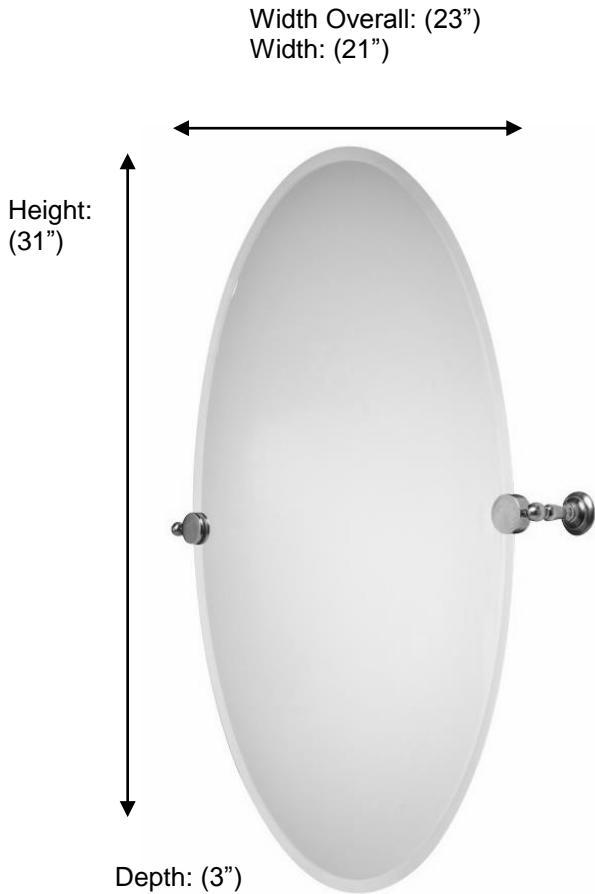

# KINGSTON

## 41092 OVAL PIVOT MIRROR

Mirror supports sold separately (66303, 67503 and 67603)

### Description:

Kingston oval pivot mirror

### Method of Fixing:

Direct to wall

<b>Country of Origin:</b>	Portugal
---------------------------	----------

All Dimensions are approximate