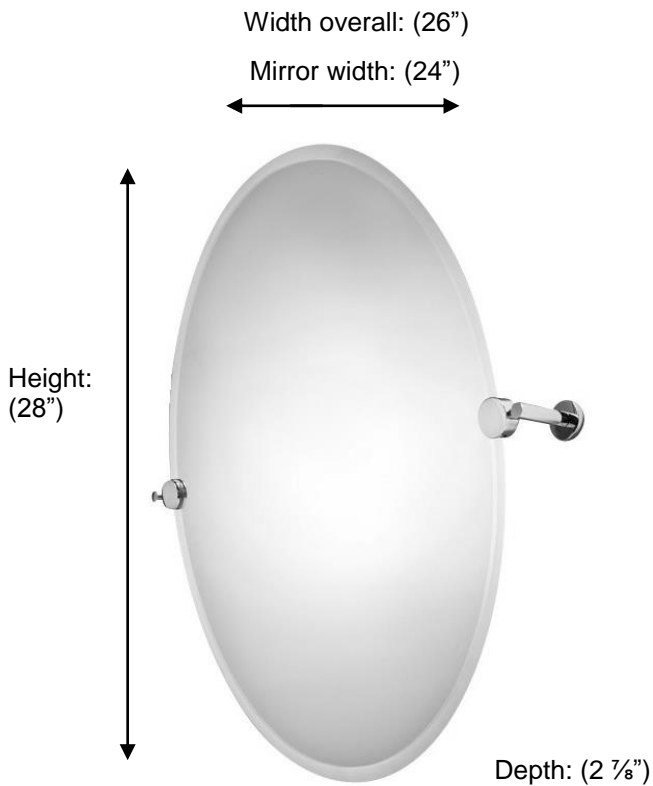

## 41089 Oval Pivot Mirror

Mirror supports sold separately (66303, 67503 and 67603)

Mirror supports are required for installation

**Description:**

Oval swivel mirror

**Finishes:**

-  CR – Chrome
-  NI – Polished Nickel
-  ES – Satin Nickel

**Material:**

Brass, glass

**Method of Fixing:**

Direct to wall

**Country of Origin:**

Portugal

All Dimensions are approximate