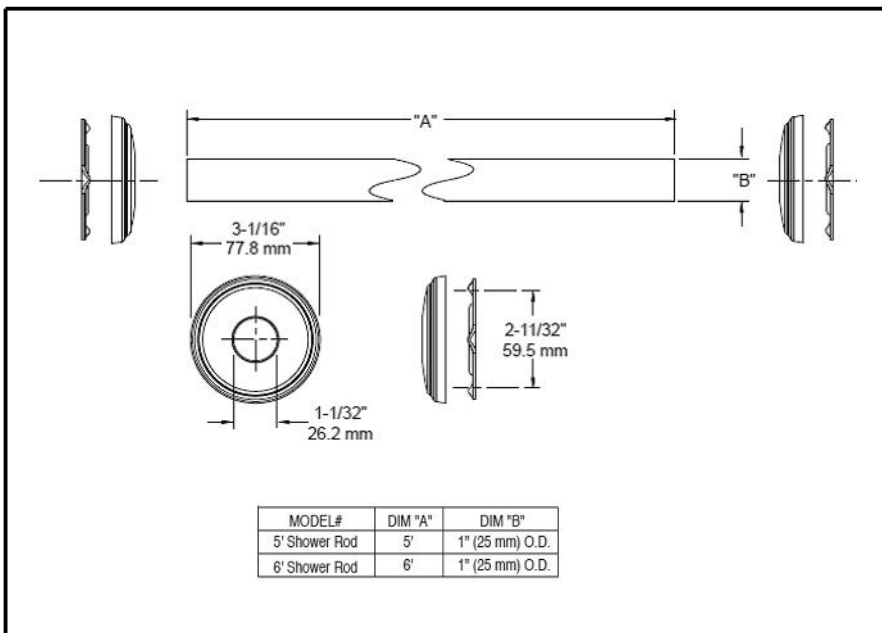

## ACCESSORIES

- Stainless Steel Shower Rod
- 5' & 6' Beveled-Edge Shower Rod

Submitted Model No.: \_\_\_\_\_

Specific Features: \_\_\_\_\_

### STANDARD SPECIFICATIONS:

- Install flanges and rod with 4 - #9 x 2" round head zinc plated steel screws provided.