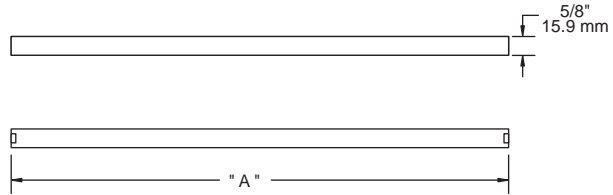

TECHNICAL DATA

Ventura[™]

18 in., 24 in. & 30 in. TOWEL BAR ONLY

MATERIALS: 18", 24" & 30" Bar - Aluminum, Square

SPECIFICATION: Towel bar shall be model _____
(fill in model number) by Liberty Hardware Manufacturing Corporation.

DIM "A"	18" (457 mm)	24" (610 mm)	30" (762 mm)