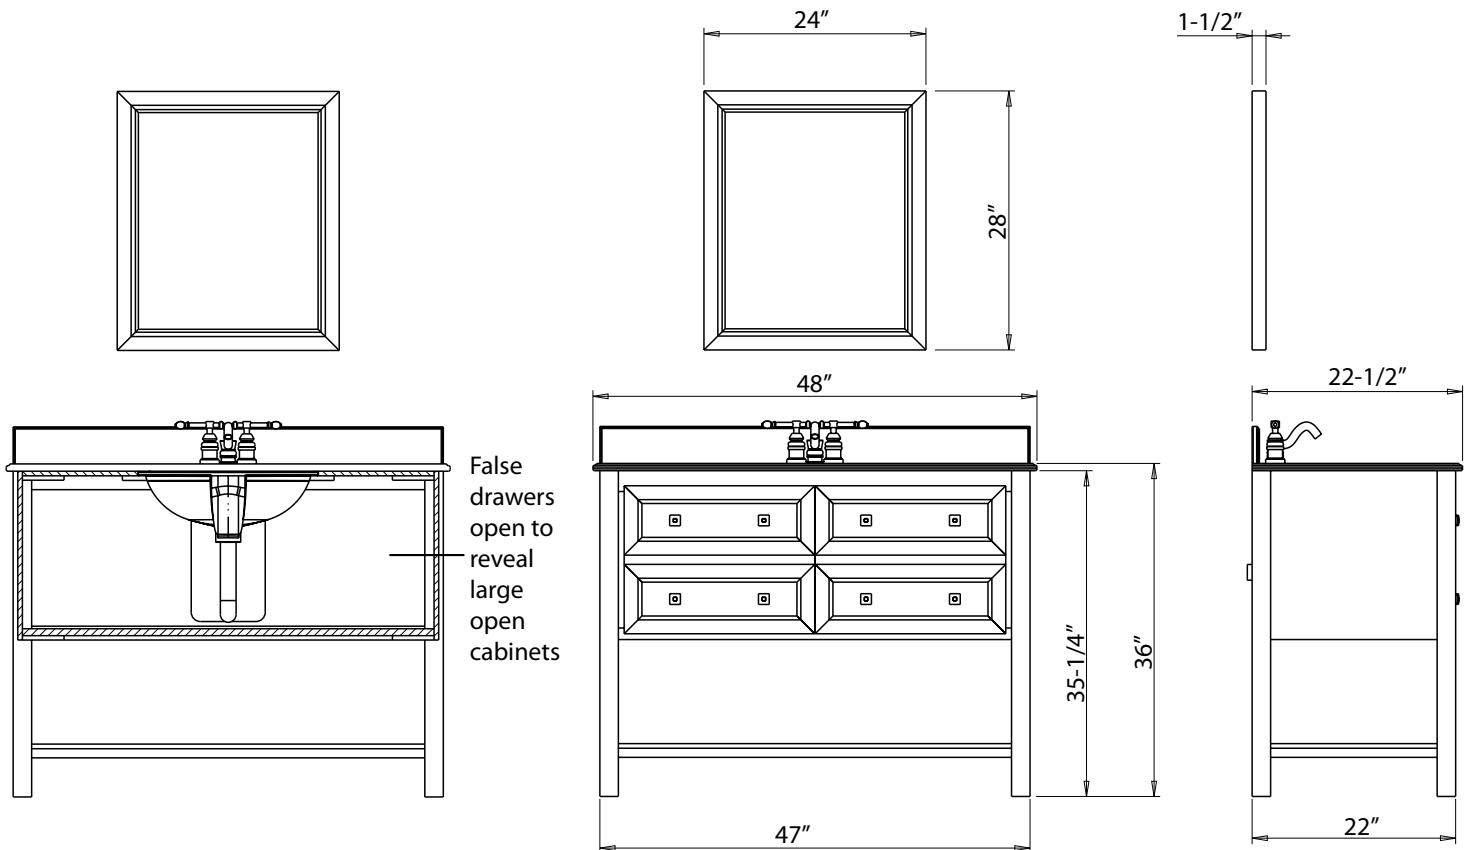

bath ELEMENTS

VAN036-48E

VAN066-48

Vanity: 47" x 22" x 35-1/4"

Materials: MDF

Ball bearing drawer slides

Top: 48" x 22-1/2" x 2cm

***Top and bowls are preinstalled**

Material: 2cm black granite

Bowl holes cut for 17" x 14" bowl

Faucet holes cut for 4" centerset

2cm backsplash included

Mirror: 24" x 28"

Beveled glass

www.bath-elements.com

Manufactured by Hardware Resources • www.hardwareresources.com